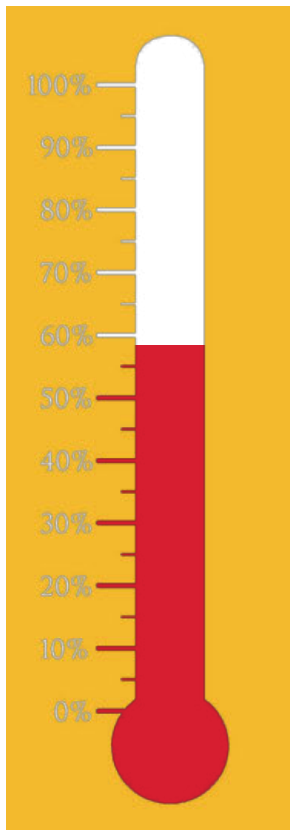

“ESTEMOS PENDIENTES UNOS DE OTROS PARA ESTIMULARNOS A LA caridad y a las buenas obras”
Hebrews 10:24

GOAL: \$102,327

**AMOUNT REC'D AS OF 5/19
DATE \$43,509**

**PERCENTAGE COMPLETE
57.48%**

DSA 2022	Weekly amount Received	Amount Received to date	Amount remaining to Raise	Percent Complete	Date
Goal			\$102,327.00	0.00%	
Beginning Balance Report from Diocese		\$5,572.00	\$96,755.00	5.45%	
1	\$3,013.00	\$8,585.00	\$93,742.00	8.39%	4/25/2022
2	\$17,122.00	\$25,707.00	\$76,620.00	25.12%	5/2/2022
per DOL as of 5/5/22	\$7,422.00	\$33,129.00	\$69,198.00	32.38%	
3	\$3,320.00	\$36,449.00	\$65,878.00	35.62%	5/9/2022
per DOL as of 5/12/22	\$8,248.00	\$44,697.00	\$57,630.00	43.68%	
4	\$7,435.00	\$52,132.00	\$50,195.00	50.95%	5/16/2022
per DOL as of 5/19/22	\$3,304.00	\$55,436.00	\$46,891.00	54.18%	
5	\$3,382.00	\$58,818.00	\$43,509.00	57.48%	5/23/2022